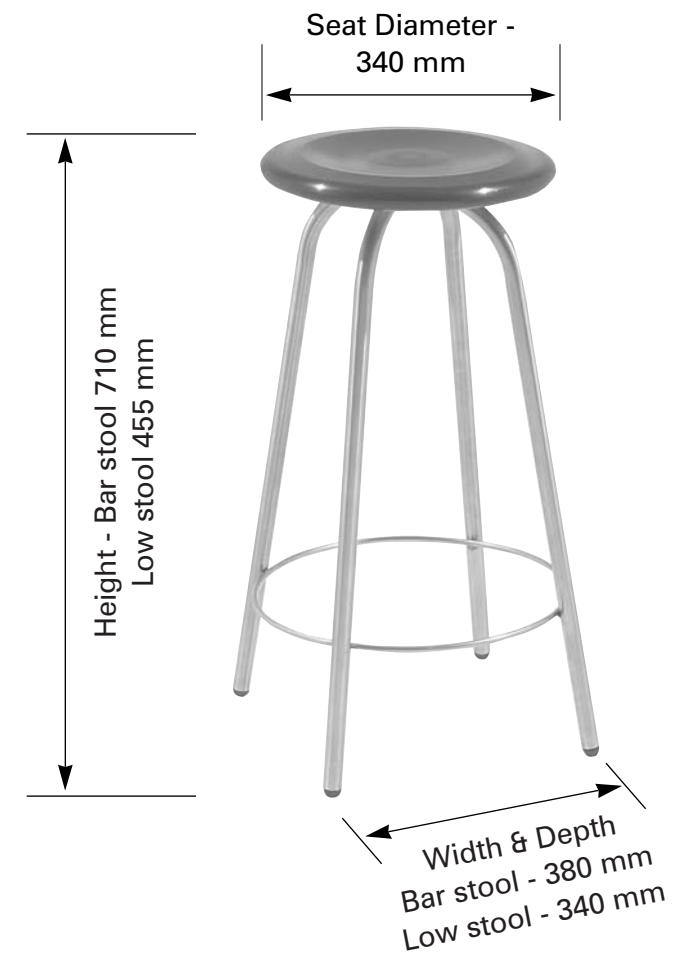

**Poppet Stool Range**

**POPPET STOOL RANGE**

**POP-SS-01:** Poppet bar stool  
**POP-SS-02:** Poppet low stool

**POP-SET-03:** Poppet 3 piece setting  
1 x PTB-SS-04 Pedestal dry bar table  
600 mm dia. Recopol™ table top  
2 x POP-SS-01 Poppet bar stools

Poppet Stools are useful everywhere, home, café, work or school. Featuring sturdy, stainless steel frames and Recopol™ recycled engineering grade plastic moulded seat. The Poppet Bar Stool includes a stainless steel rod foot ring.

Frame - 304 grade stainless steel - 22.2 mm diameter.

**FEATURES**

- Heavy duty domed nylon feet
- Manufactured in Australia
- Green Star Points – Achieves credit points in the office interiors rating tool