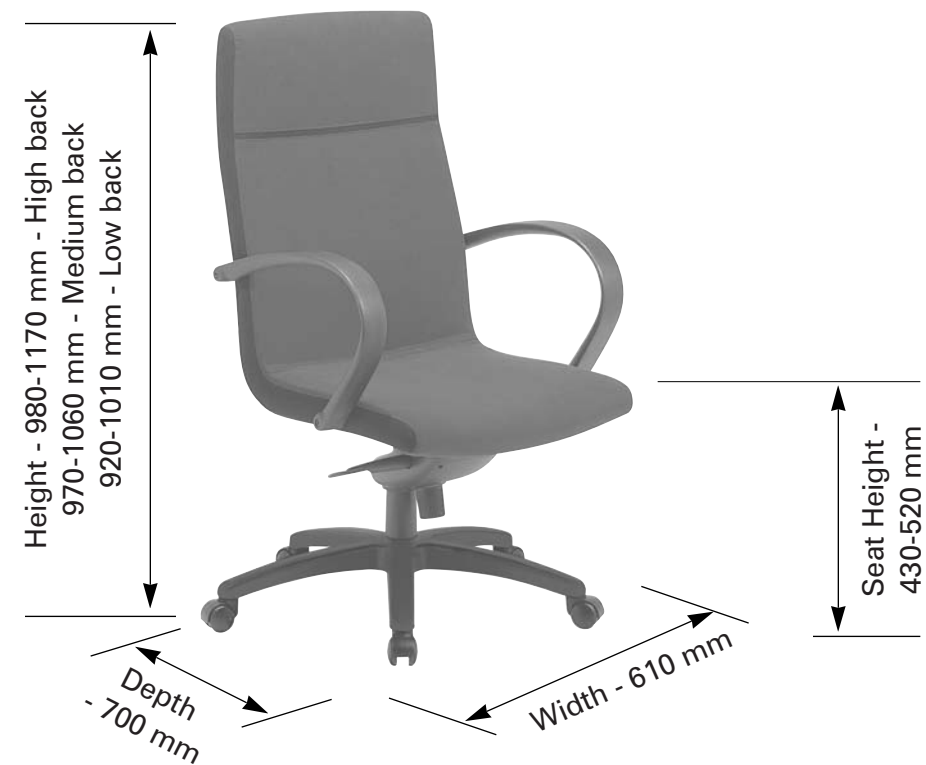

OFFICEMODE EXECUTIVE CHAIR RANGE

OFFICEMODE EXECUTIVE CHAIR RANGE

OM-HI-01 High back executive chair

OM-ME-01 Medium back manager's chair

OM-LO-01 Low back manager's chair

Fabric required - 2.0 m commercial grade fabric - High back
1.8 m commercial grade fabric - Medium back
1.7 m commercial grade fabric - Low back

The OfficeMode Range of Executive Chairs for the "Green" office. Available in three heights and featuring Recopol™ recycled engineering grade plastic internal framing, webbed lumbar support, knee-tilt mechanism, commercial grade upholstery and GECA certified foams.

FEATURES

- Fully moulded Recopol™ internal shell with sprung webbing lumbar support
- Imported multi-mode knee-tilt mechanism that adjusts for different body weights
- Operating mechanism, base, gas lift and castors meet AFRDI standards
- Available with castors or glides
- Commercial grade upholstery and GECA certified foams
- Manufactured in Australia
- Green Star Points – Achieves credit points in the office interiors rating tool