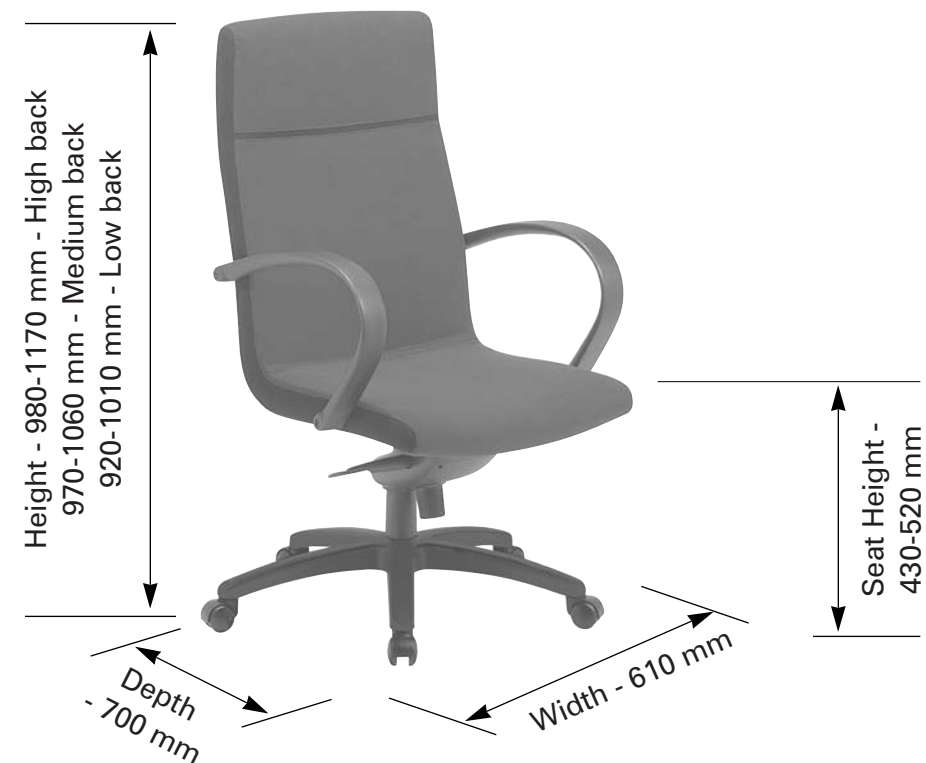

OFFICEMODE EXECUTIVE CHAIR RANGE

The OfficeMode Range of Executive Chairs for the “Green” office. Available in three heights and featuring Recopol™ recycled engineering grade plastic internal framing, webbed lumbar support, knee-tilt mechanism, commercial grade upholstery and GECA certified foams.

OFFICEMODE EXECUTIVE CHAIR RANGE

OM-HI-01 High back executive chair

OM-ME-01 Medium back manager’s chair

OM-LO-01 Low back manager’s chair

Fabric required - 2.0 m commercial grade fabric - High back
1.8 m commercial grade fabric - Medium back
1.7 m commercial grade fabric - Low back

FEATURES

- Fully moulded Recopol™ internal shell with sprung webbing lumbar support
- Imported multi-mode knee-tilt mechanism that adjusts for different body weights
- Operating mechanism, base, gas lift and castors meet AFRDI standards
- Available with castors or glides
- Commercial grade upholstery and GECA certified foams
- Manufactured in Australia
- Green Star Points – Achieves credit points in the office interiors rating tool