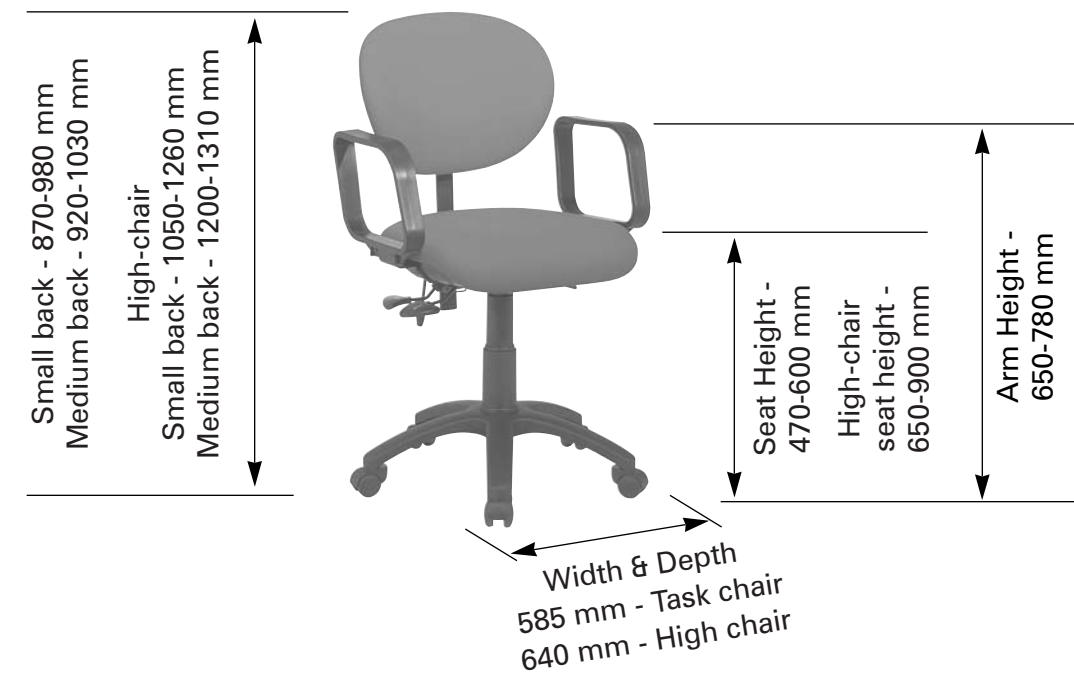

FOLIO TASK CHAIR RANGE

Designed by Kjell Grant, the Folio Task Chair Range features stylish contoured ergonomic seating for general office use. Available in a range of options with Recopol™ recycled engineering grade plastic internal mouldings, 3 lever ergonomic mechanism and black nylon 5 star base and using commercial grade fabrics and GECA certified foams. The Folio Task Chair Range features a fully upholstered chair back.

FOLIO TASK CHAIR RANGE

FOL-SB-01: Small back task chair
FOL-SBA-01: Small back with arms
FOL-SB-02: Small back high chair

FOL-MB-01: Medium back task chair
FOL-MBA-01: Medium back with arms
FOL-MB-01: Medium back high chair

Fabric required - 0.8 m commercial grade fabric.

FEATURES

- Fully moulded Recopol™ internal seat and back contoured to provide lasting, positive ergonomic lumbar support
- The 3 lever operating mechanism provides a full range of adjustments essential to achieving correct ergonomic seating including seat and back angle and height adjustments and free float mode with multi-position lock
- The well proportioned chair back has 110 mm height range and a pivot tilt mechanism for flexible ergonomic adjustment
- Operating mechanism, base, gas lift and castors/glides meet AFRDI standards
- Telescopic anti-dust gas lift outer cover
- Available with castors or glides
- Commercial grade upholstery and GECA certified foams
- Manufactured in Australia
- Green Star Points – Achieves credit points in the office interiors rating tool