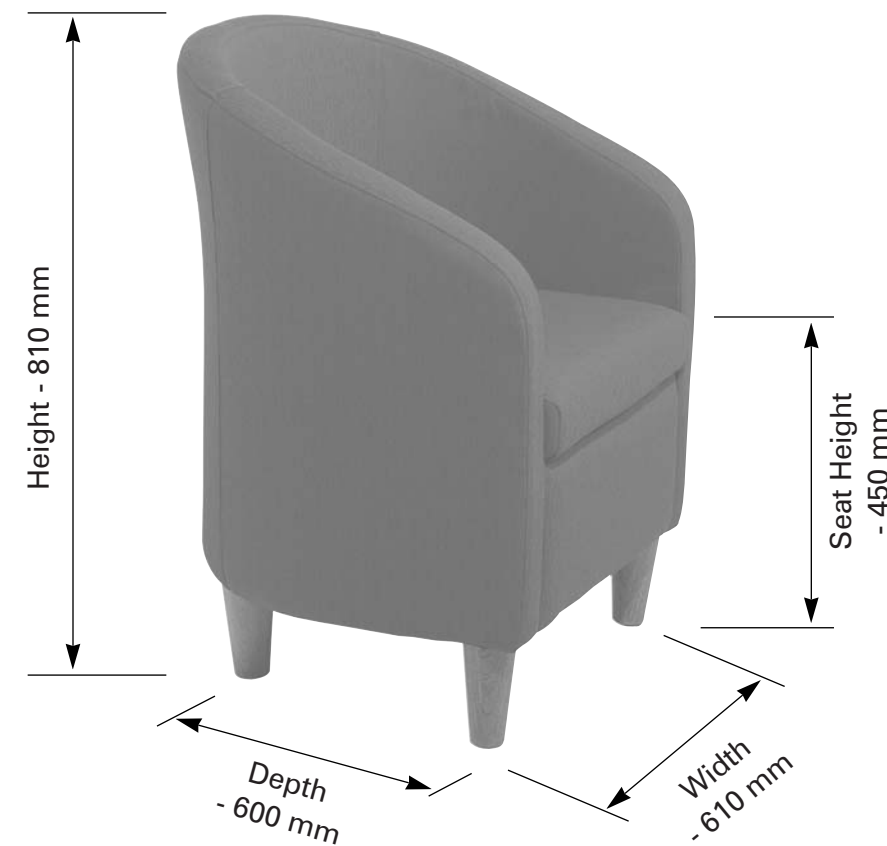

BOROONDARA TUB CHAIR

The Boroondara Tub Chair is designed for comfort, ideal for meeting rooms and reception, libraries and public waiting areas. Featuring Recopol™ recycled engineering grade plastic internal framing, commercial grade upholstery and GECA certified foams.

BOROONDARA TUB CHAIR

TUB-BOR-01

Fabric required - 3 m commercial grade fabric.

FEATURES

- Fully moulded single Recopol™ internal shell
- Commercial grade upholstery and GECA certified foams
- Manufactured in Australia
- Green Star Points – Achieves credit points in the office interiors rating tool