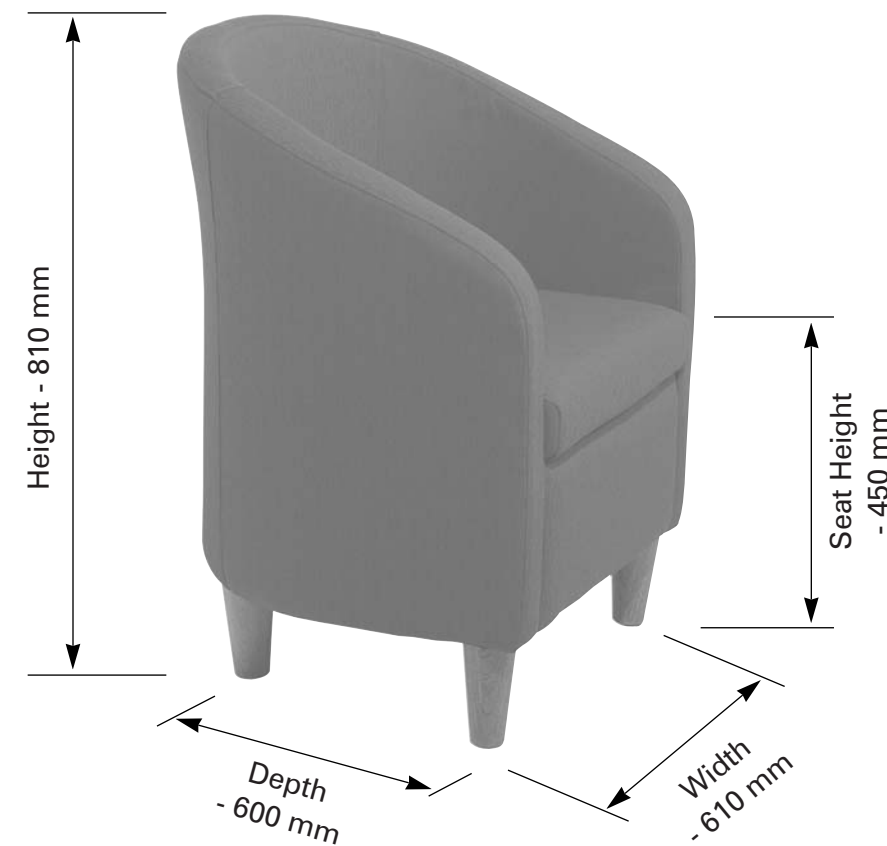

**BOROONDARA TUB CHAIR**

The Boroondara Tub Chair is designed for comfort, ideal for meeting rooms and reception, libraries and public waiting areas. Featuring Recopol™ recycled engineering grade plastic internal framing, commercial grade upholstery and GECA certified foams.

**BOROONDARA TUB CHAIR**

**TUB-BOR-01**

Fabric required - 3 m commercial grade fabric.

**FEATURES**

- Fully moulded single Recopol™ internal shell
- Commercial grade upholstery and GECA certified foams
- Manufactured in Australia
- Green Star Points – Achieves credit points in the office interiors rating tool